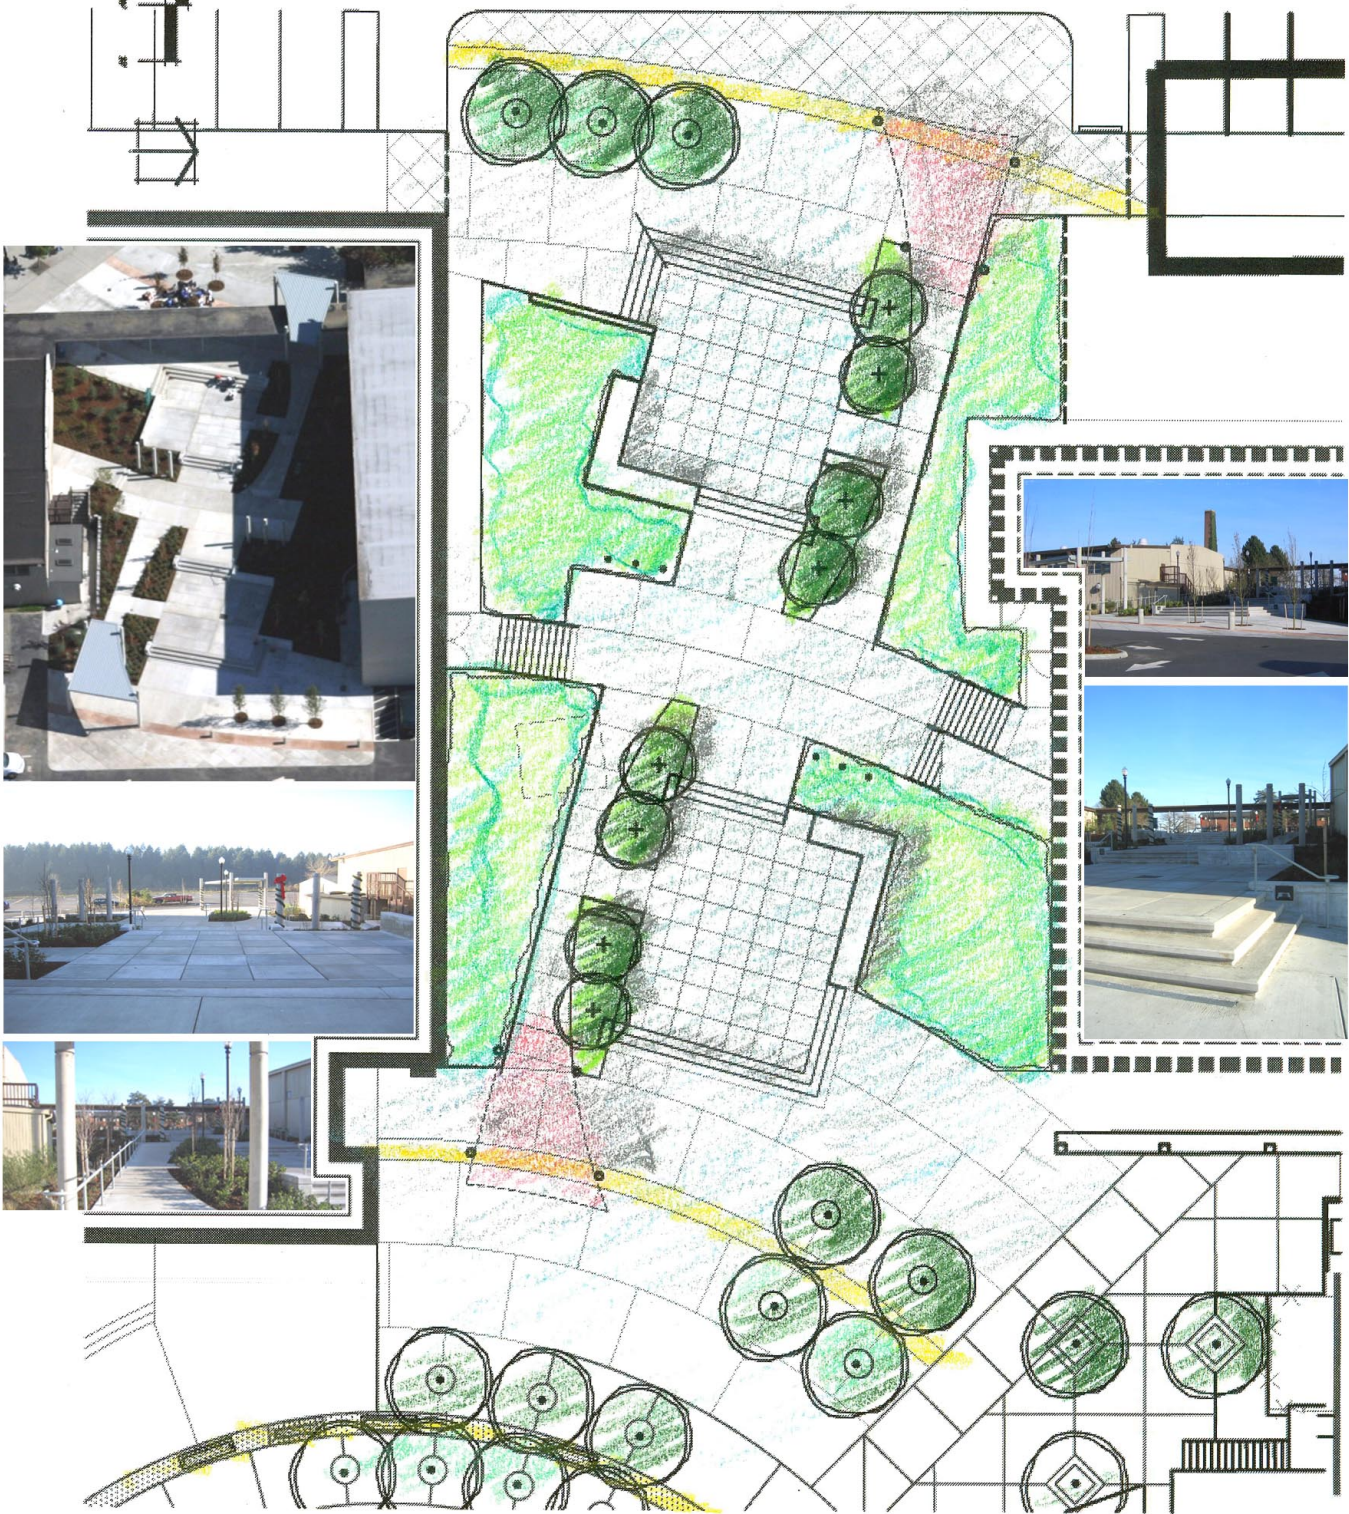

West Campus Gateway, Bellarmine Preparatory School

Tacoma, Washington

The gateway includes "gathering" spaces with canopies.

Merritt Arch designed a new entrance/gateway from the student parking lot into the heart of the campus. The gateway provides easy access to the center courtyard on the campus and, although it serves a practical use, it also remains true to the meaning of a courtyard. Alongside "gathering" spaces under canopies, the entrance welcomes the students, faculty, staff, and public into Bellarmine's home for academic excellence.